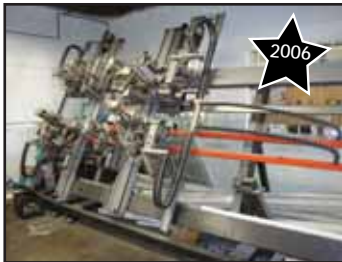

Stone 4-Point PVC Welder